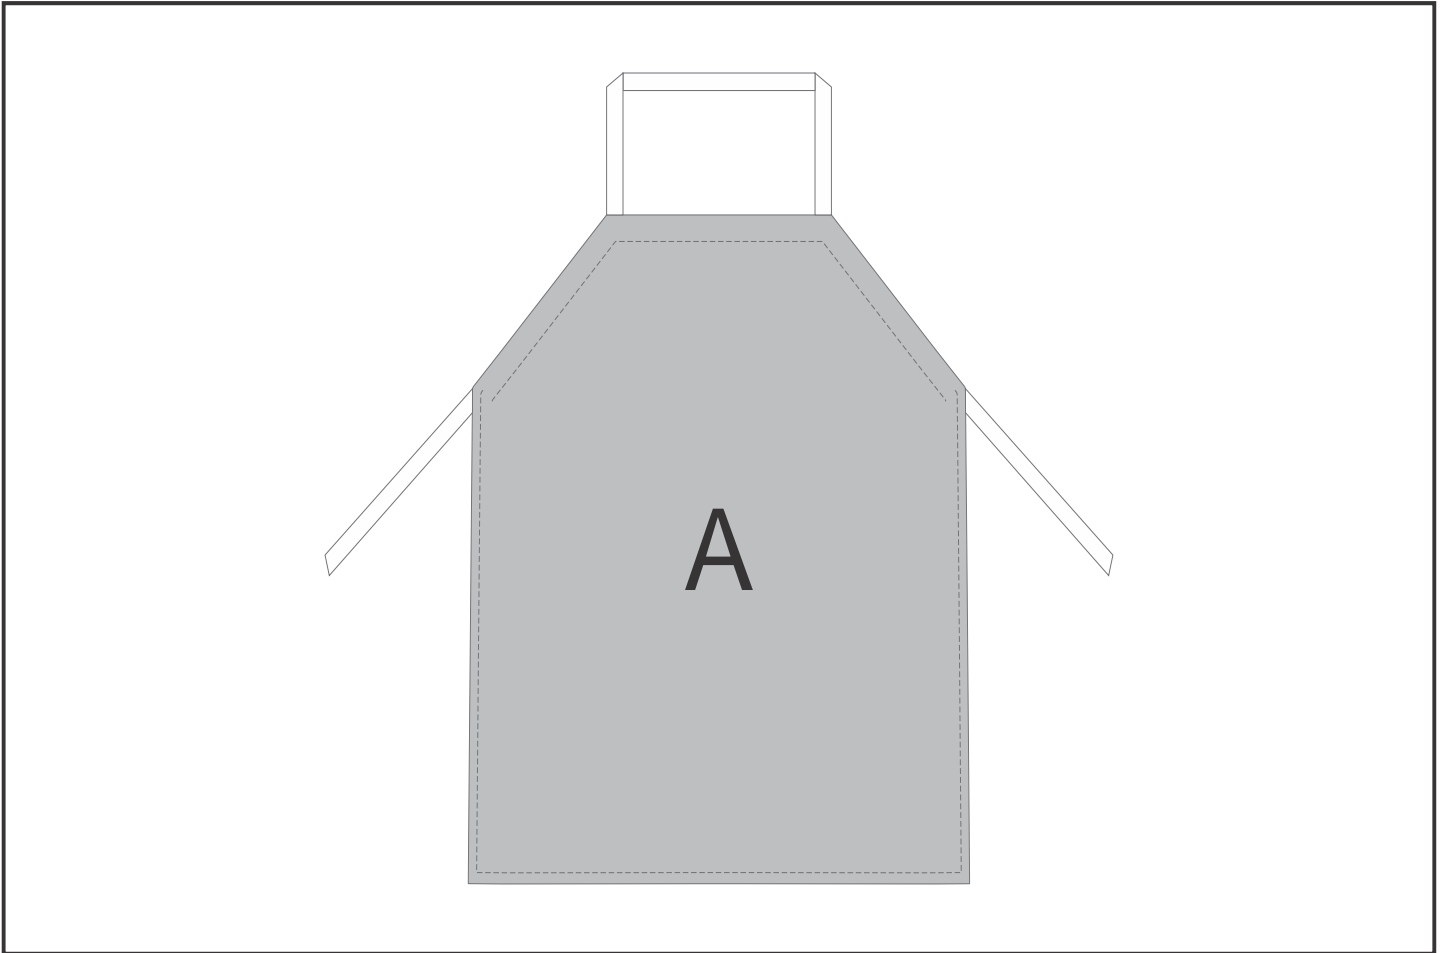

HC-HP-1-G

Hoppla Bostock Apron

Need to know:

Includes 1-Position Sublimation (setup fees apply)

- Please Note: We cannot guarantee 100% logo Alignment on all Brandable Panels.

Branding Options:

Position	Branding Method (Branding Code)	No. of Colours	Dimension
A	Custom Sublimation A (CPSUB-A)	Full Colour	617mm wide x 771mm high